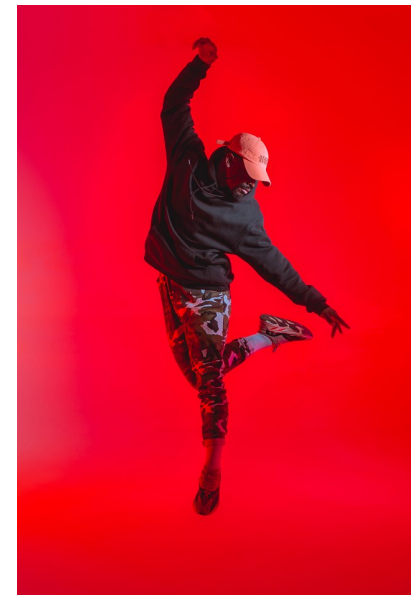

CHRIS

Height 176cm/5'9.5" Chest 88cm/34.5" Waist 79cm/31" Shoe 41.5 EU/8
US/7.5 UK Hair Black Eyes Brown

PEOPLE
KALU

Kalu Models PTY LTD | 142 10th Street Cnr Elizabeth Avenue Parkmore