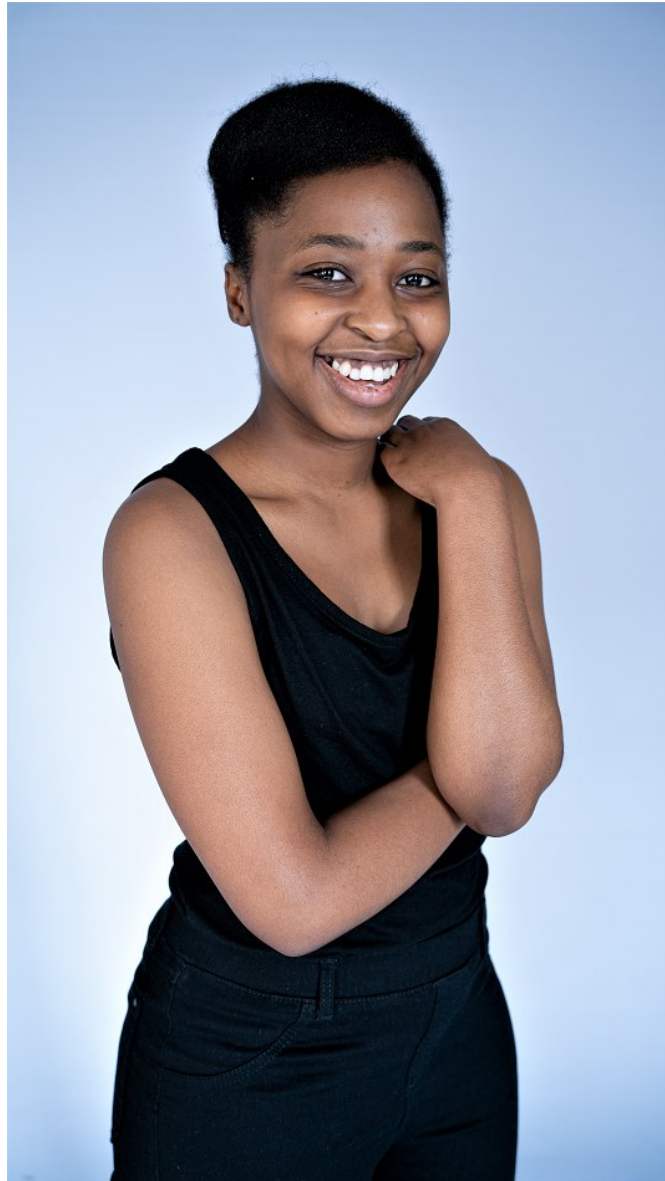

CJ

Height 164cm/5'4.5" Bust 80cm/31.5" Waist 70cm/27.5" Hips 108cm/42.5" Dress 40 EU/10 US/12 UK Shoe 38 EU/7 US/5 UK Hair Black Eyes Brown

CJ

Height 164cm/5'4.5" Bust 80cm/31.5" Waist 70cm/27.5" Hips 108cm/42.5" Dress 40 EU/10 US/12 UK Shoe 38 EU/7 US/5 UK Hair Black Eyes Brown

CJ

Height 164cm/5'4.5" Bust 80cm/31.5" Waist 70cm/27.5" Hips 108cm/42.5" Dress 40 EU/10 US/12 UK Shoe 38 EU/7 US/5 UK Hair Black Eyes Brown